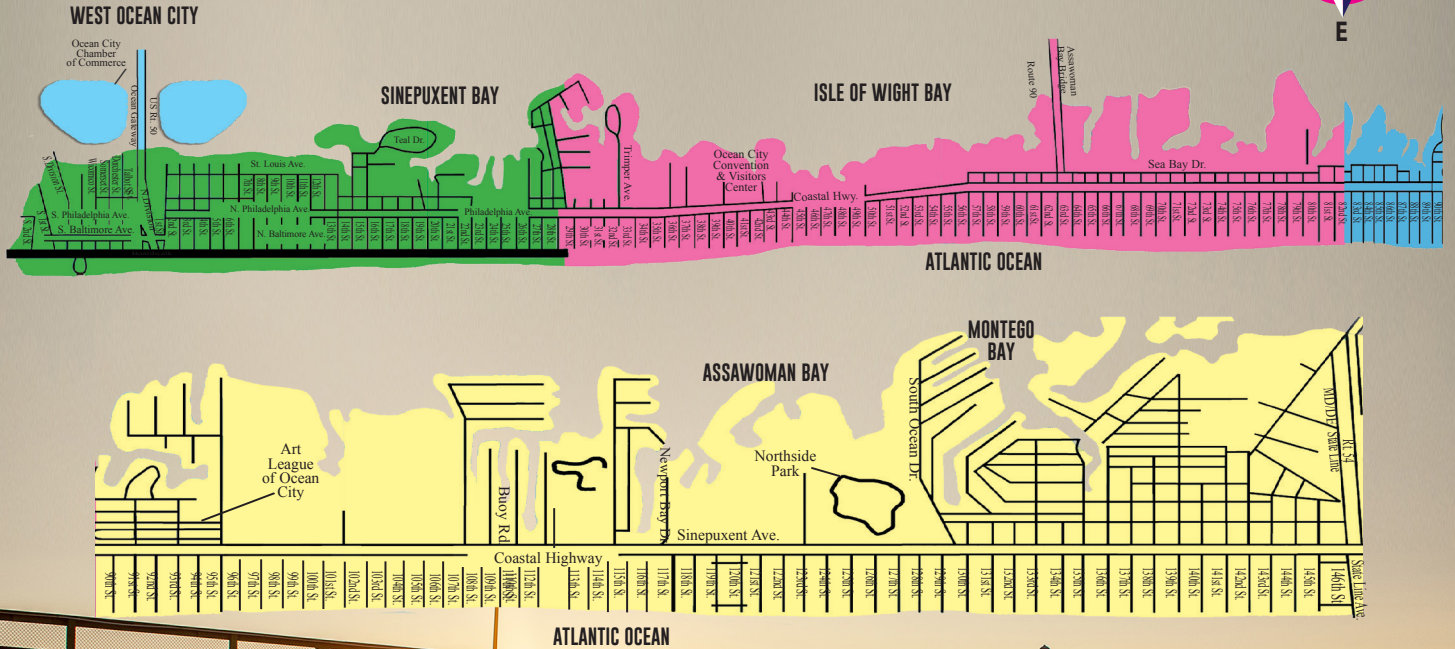

OCEAN CITY

Maryland

2021

ACCOMMODATIONS GUIDE

HOTEL • MOTEL • RESTAURANT • ASSOCIATION • INC.

ocvisitor.com

800-626-2326 x 2

Ocean City, Maryland

"Top 10 Family-Favorite Beach Towns in the Country"
 Readers of Family Fun Magazine

"Top Three East Coast Beach"
 Flipkey TripAdvisor

"Top 10 Amusement Parks and Boardwalk in the U.S. & Travelers' Choice Award"
 TripAdvisor

"Ten Best U.S. Beaches"
 Woman's Day Online

"Five-Star Rating for cleanliness and safety of beach water"
 Natural Resources Defense Council

ocvisitor.com
800-626-2326 x 2
 HOTEL-MOTEL-RESTAURANT ASSOCIATION, INC.
 PO BOX 340 • OCEAN CITY, MD 21843